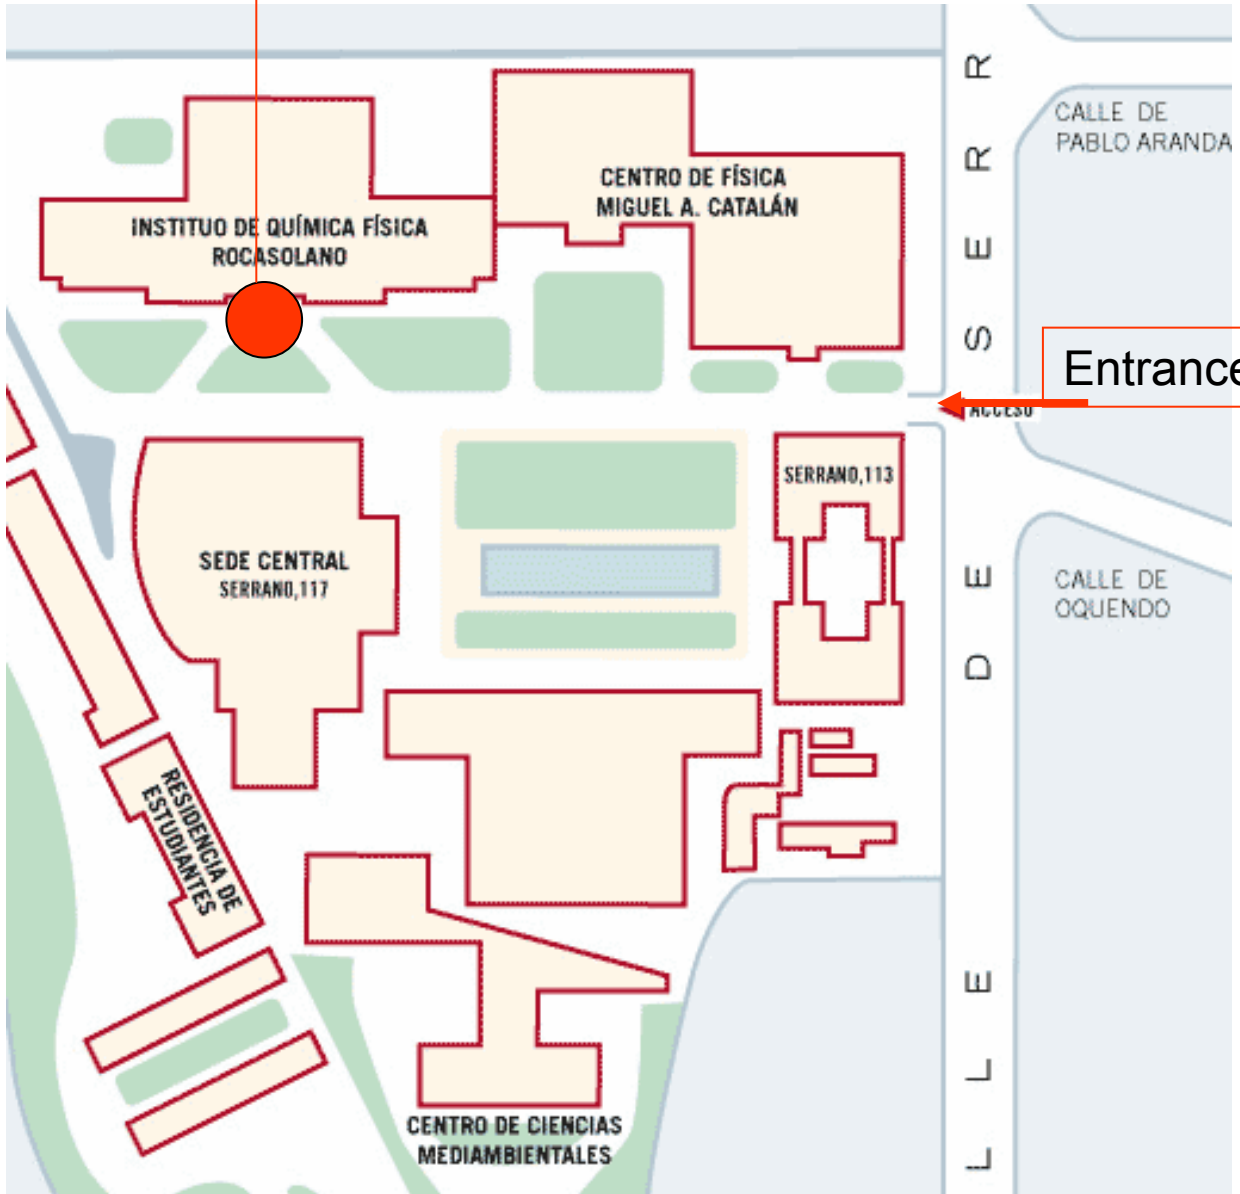

Walking distance

Bus stop

CSIC  
(see map attached for details)

See next page  
for details

Bus 19

Hostal Don Diego  
Velázquez 45  
Tf. 34-91-435-0760

- Bus stops from Hostal don Diego to CSIC (right) and CSIC to Hostal don Diego (left)
- Bus fare: 1 €
- Inside the bus, on the front, there is an screen announcing the names of the bus stops
- The Bus appears with a frequency of  $\approx 10 \text{ min} \pm \infty$

# Detail of CSIC Campus

Workshop site: Serrano 119

Entrance