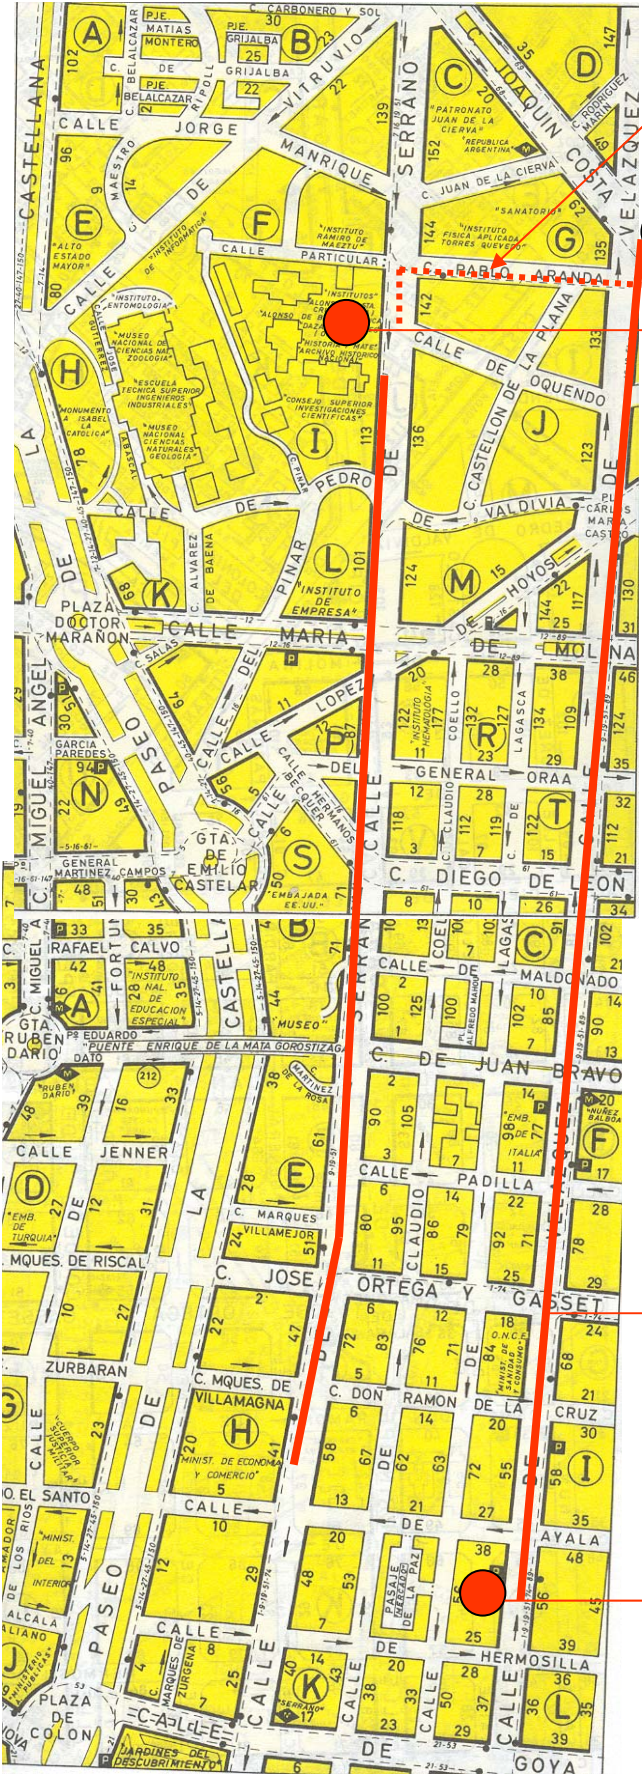

Walking distance

Bus stop

CSIC  
(see map attached for details)

See next page  
for details

Bus 19

Hostal Don Diego  
Velázquez 45  
Tf. 34-91-435-0760

- Bus stops from Hostal don Diego to CSIC (right) and CSIC to Hostal don Diego (left)
- Bus fare: 1 €
- Inside the bus, on the front, there is an screen announcing the names of the bus stops
- The Bus appears with a frequency of  $\approx 10 \text{ min} \pm \infty$

# Detail of CSIC Campus

Workshop site: Serrano 119

Entrance