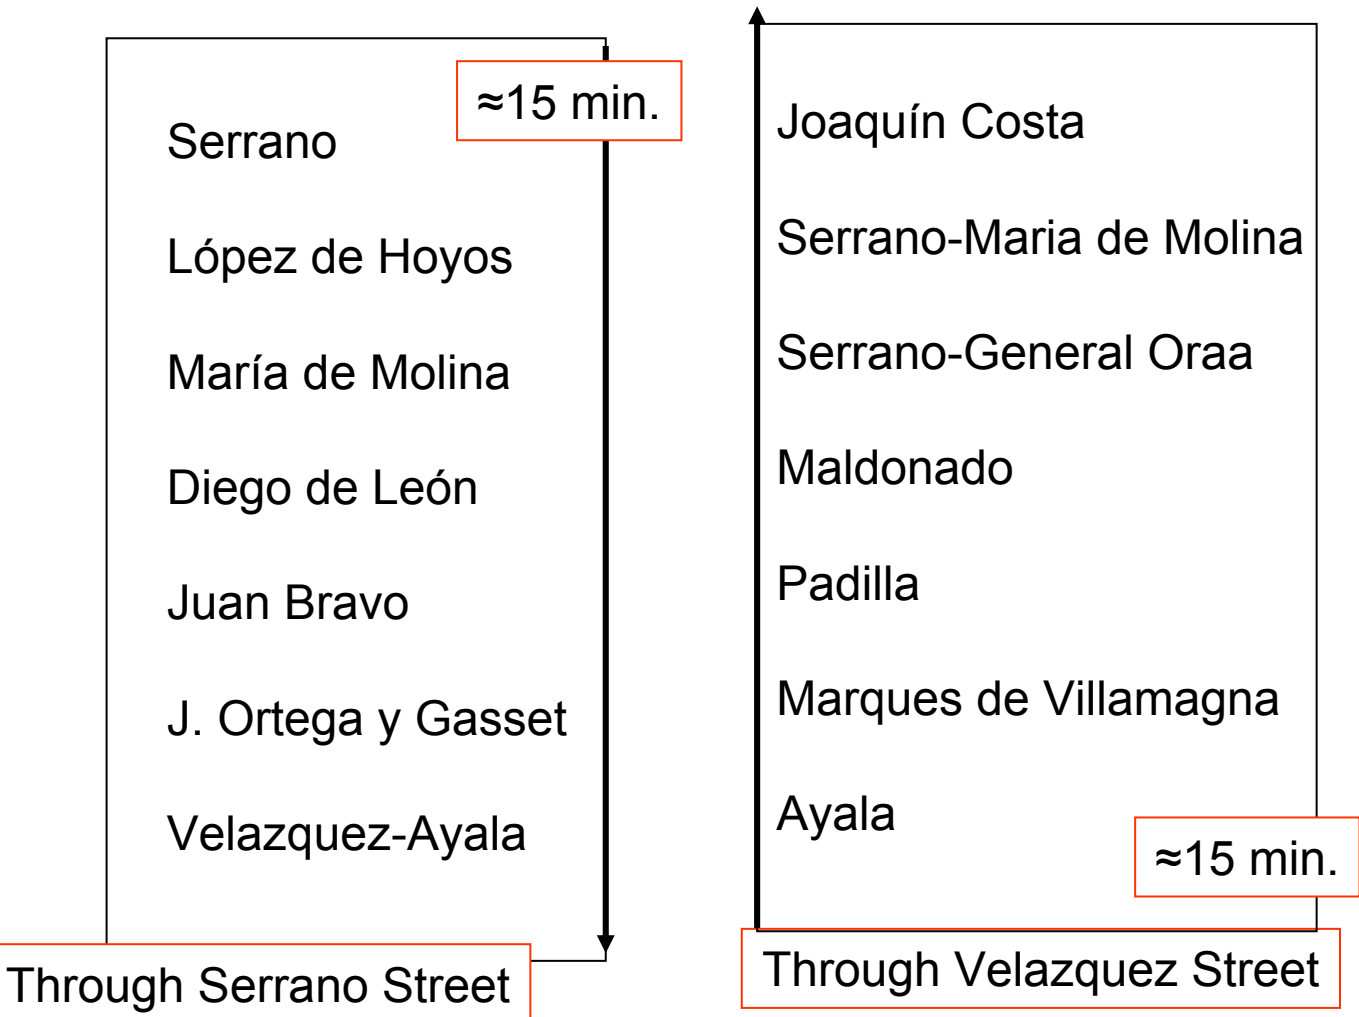

Walking distance

Bus stop

CSIC  
(see map attached for details)

See next page  
for details

Bus 19

Hostal Don Diego  
Velázquez 45  
Tf. 34-91-435-0760

- Bus stops from Hostal don Diego to CSIC (right) and CSIC to Hostal don Diego (left)
- Bus fare: 1 €
- Inside the bus, on the front, there is an screen announcing the names of the bus stops
- The Bus appears with a frequency of  $\approx 10 \text{ min} \pm \infty$

# Detail of CSIC Campus

Workshop site: Serrano 119

Entrance